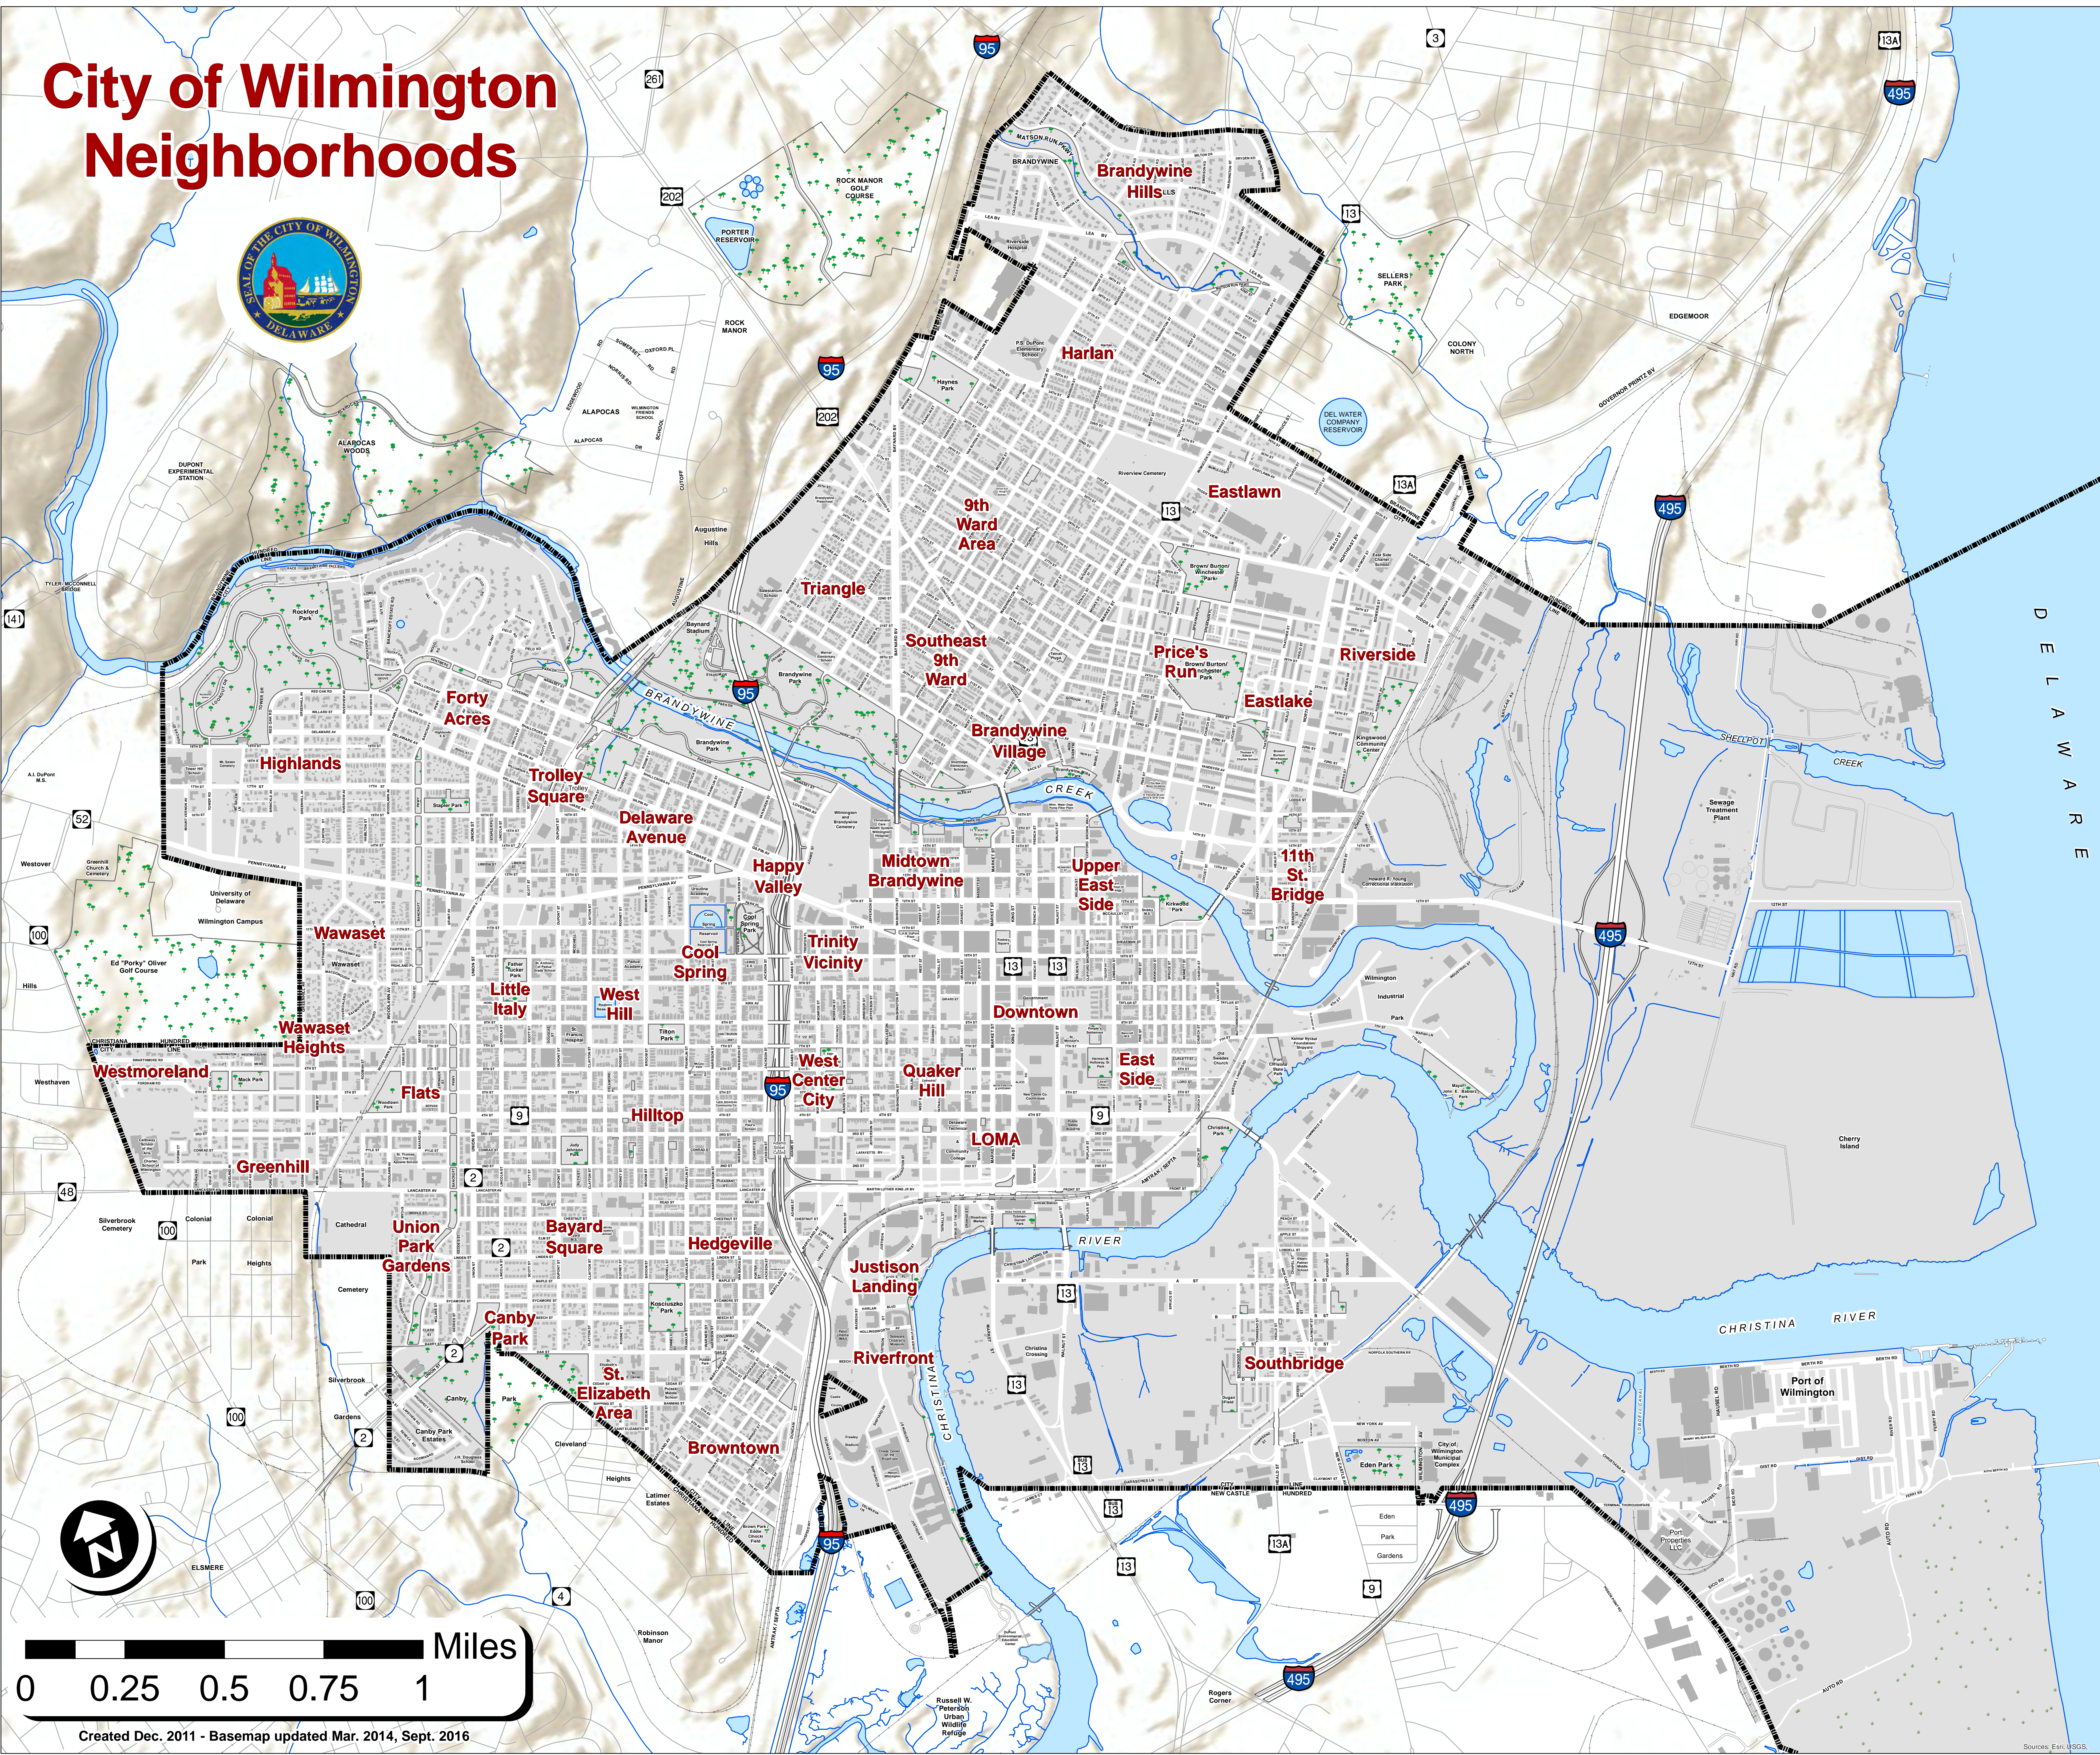

# City of Wilmington Neighborhoods

Created Dec. 2011 - Basemap updated Mar. 2014, Sept. 2016

Sources: Esri, USGS