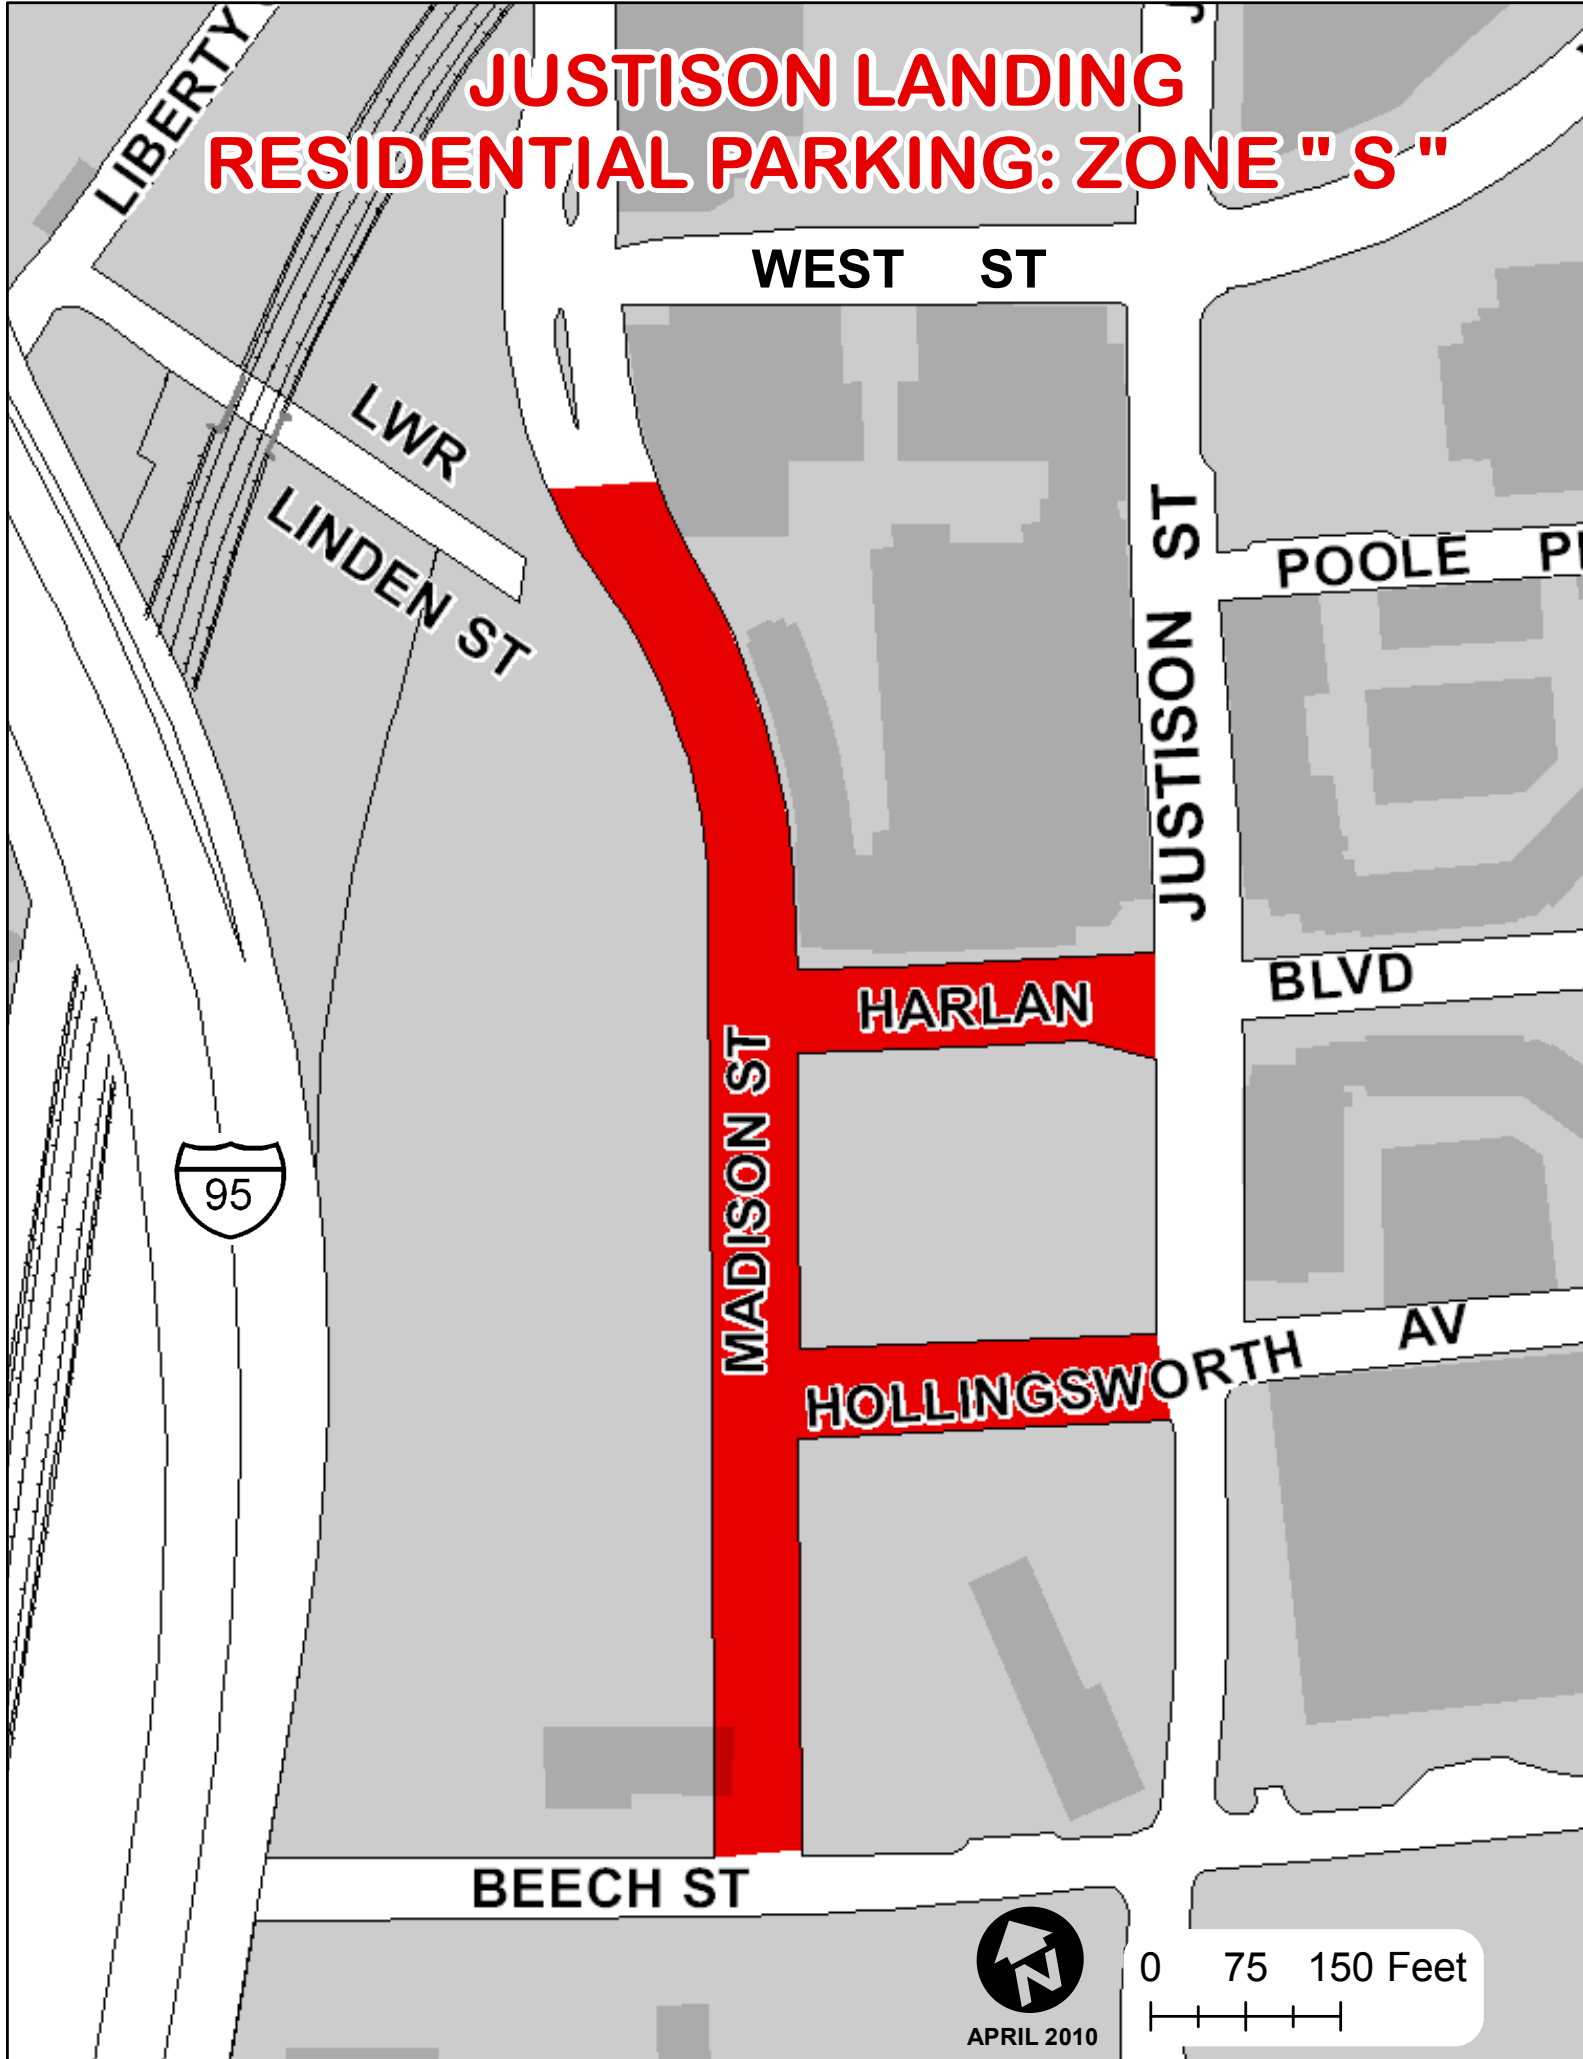

JUSTISON LANDING RESIDENTIAL PARKING: ZONE "S"

95

APRIL 2010

0 75 150 Feet