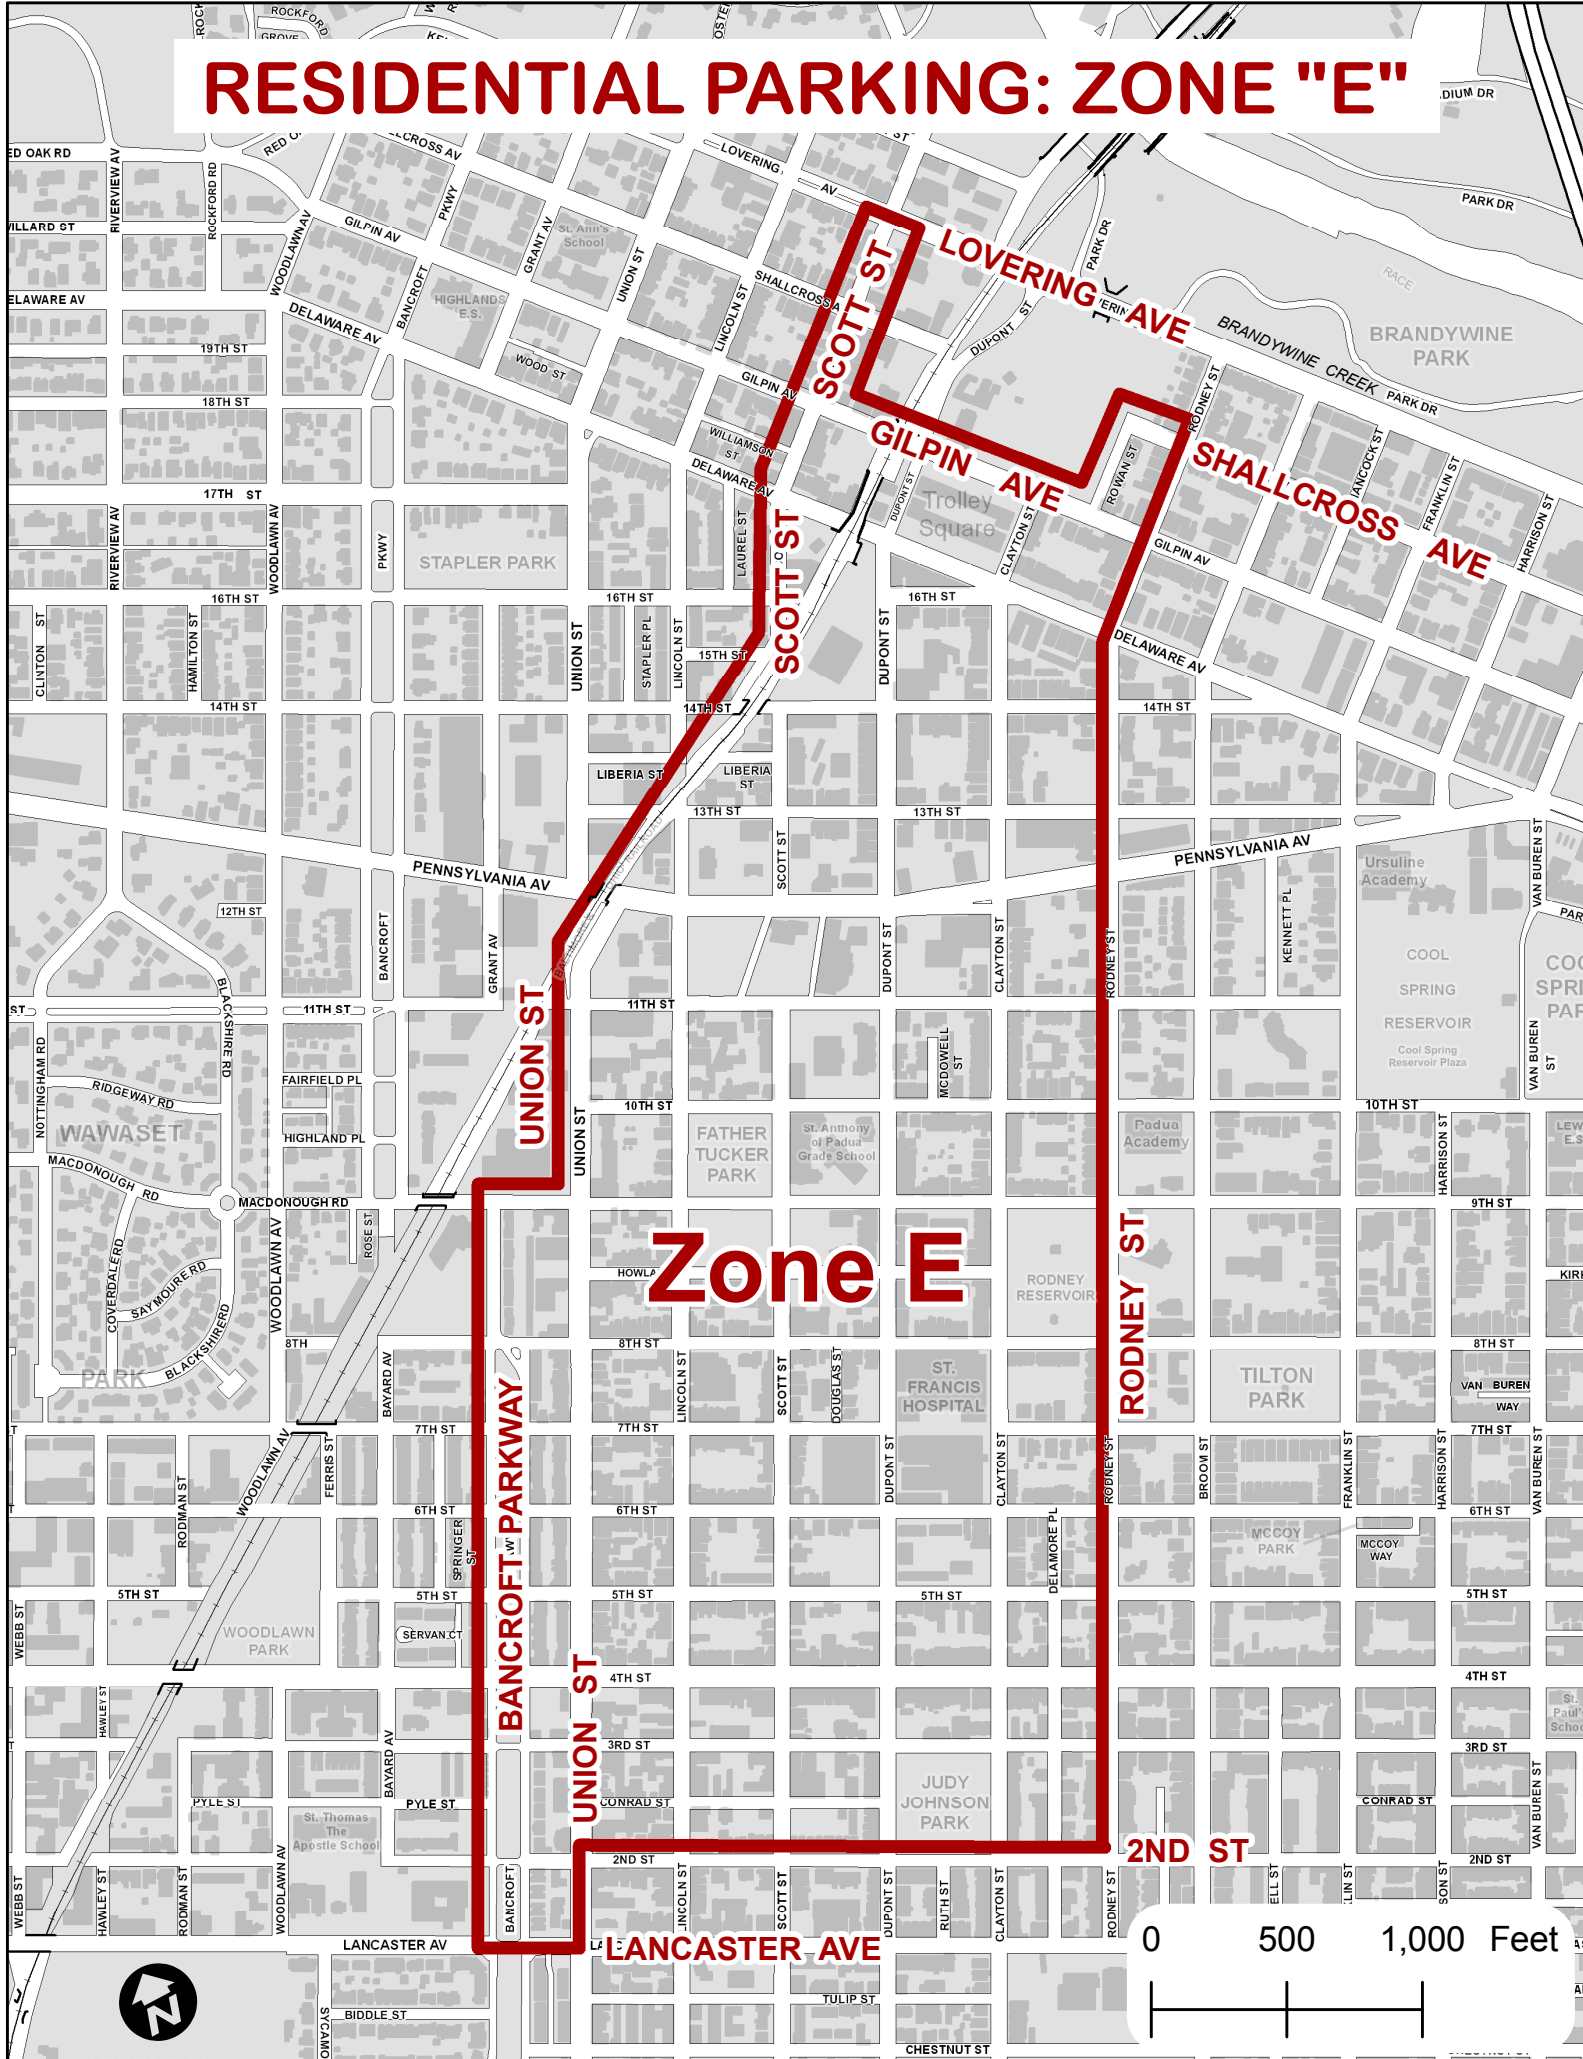

RESIDENTIAL PARKING: ZONE "E"

Zone E

0 500 1,000 Feet