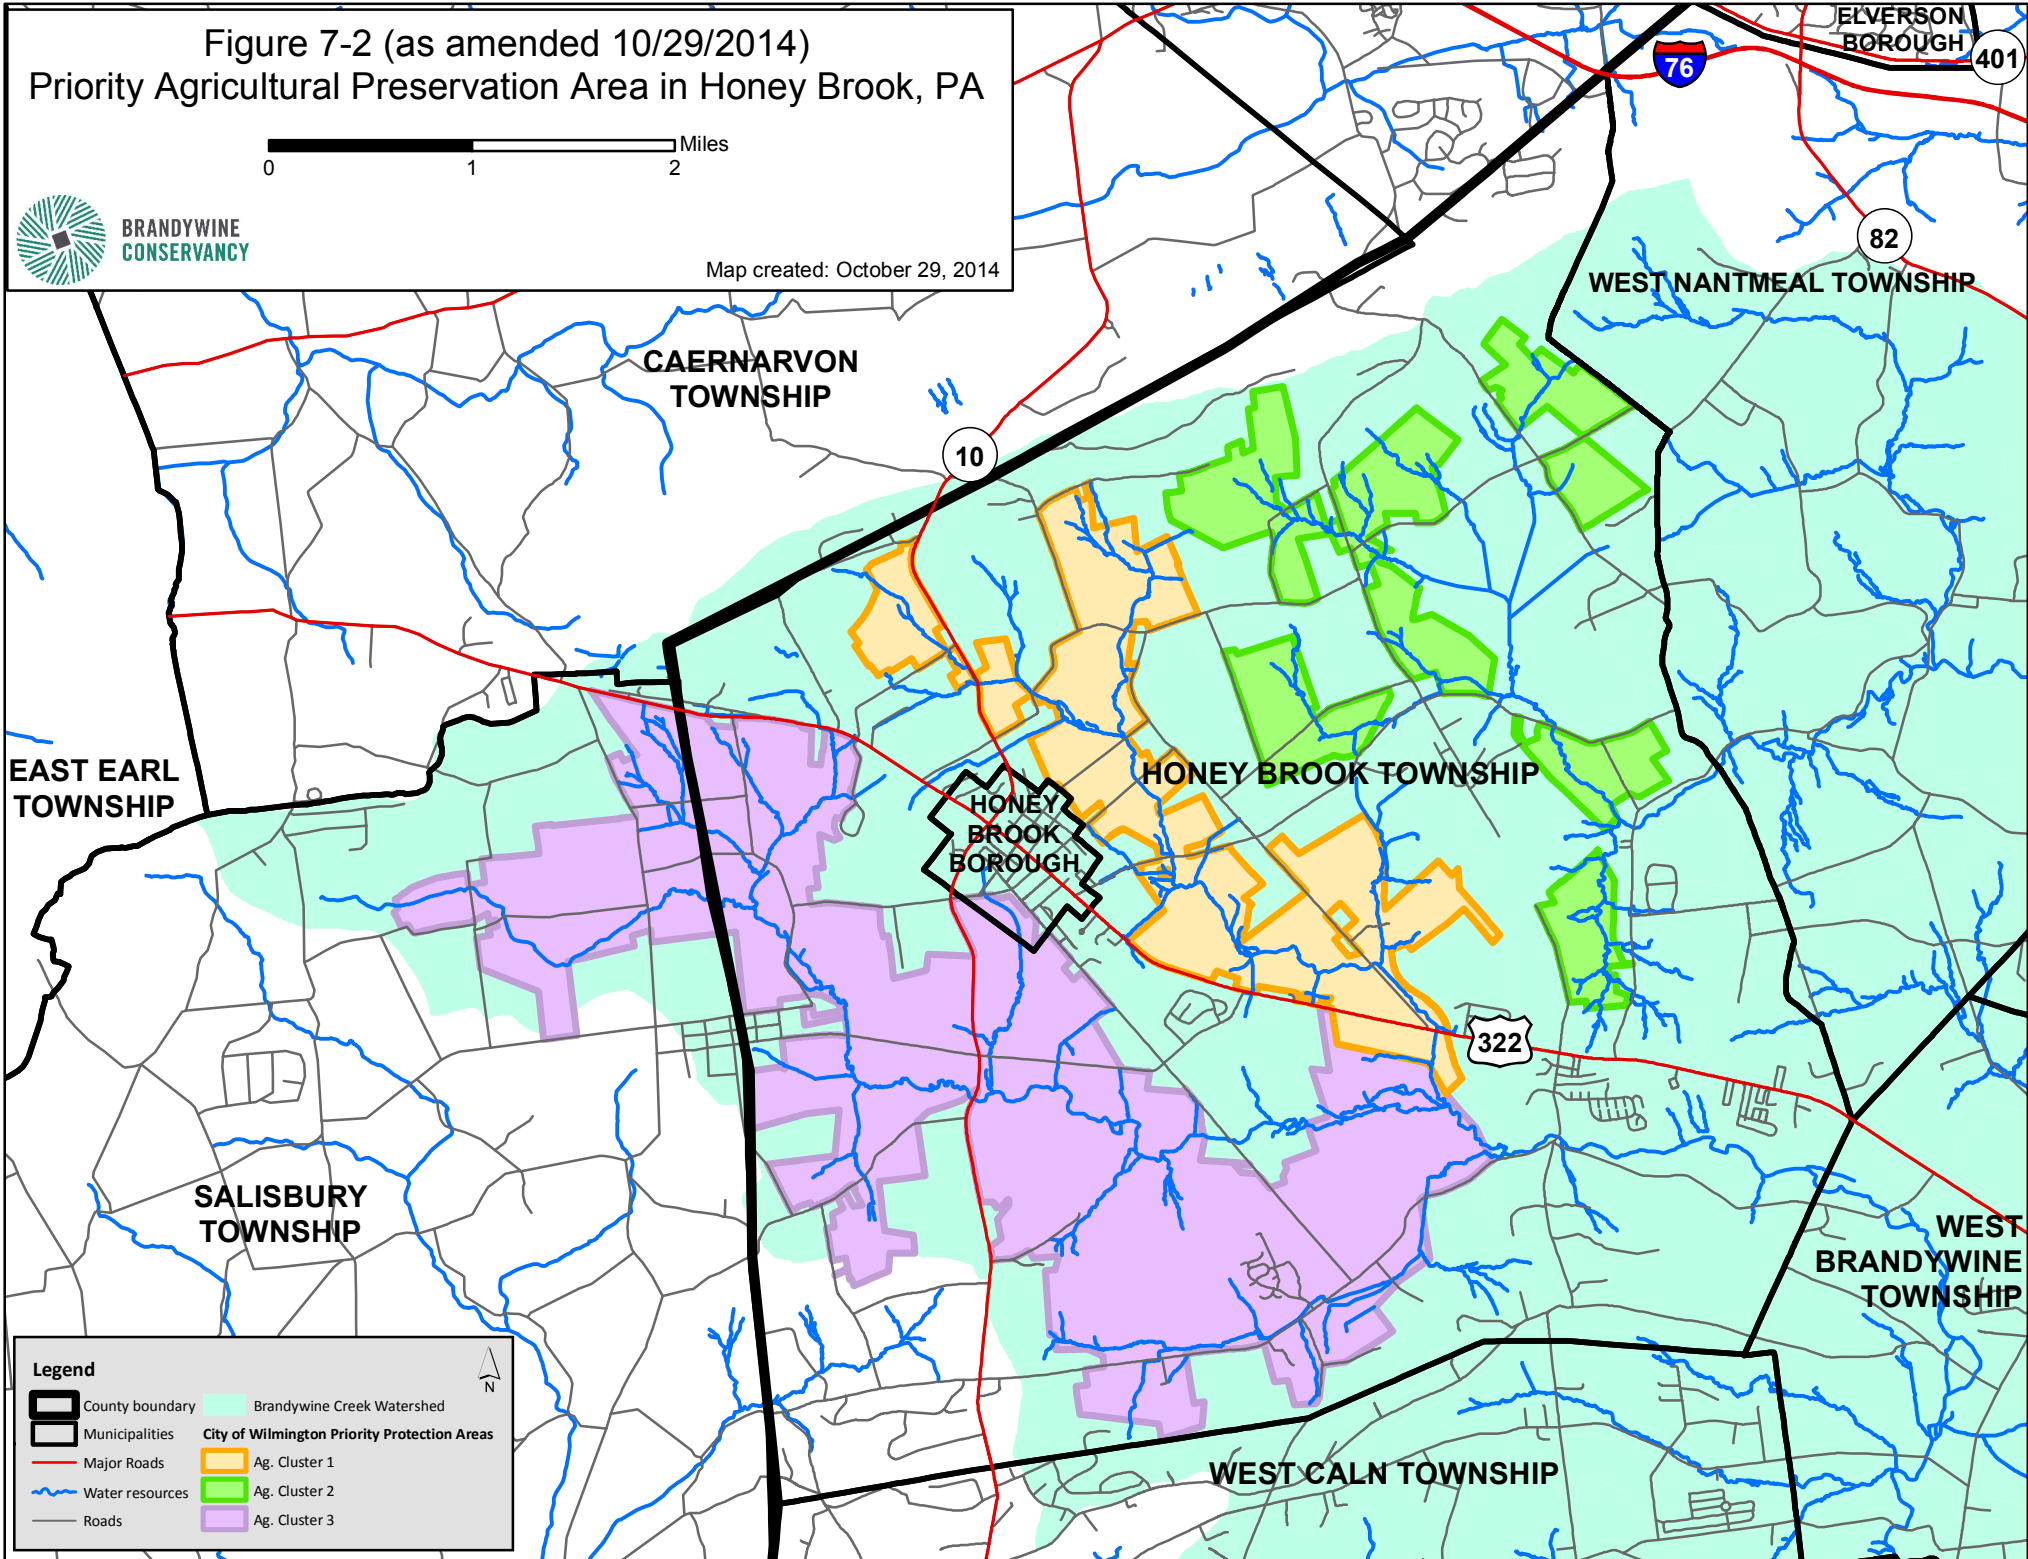

Figure 7-2 (as amended 10/29/2014)
 Priority Agricultural Preservation Area in Honey Brook, PA

Map created: October 29, 2014

Legend

County boundary	Brandywine Creek Watershed
Municipalities	City of Wilmington Priority Protection Areas
Major Roads	Ag. Cluster 1
Water resources	Ag. Cluster 2
Roads	Ag. Cluster 3