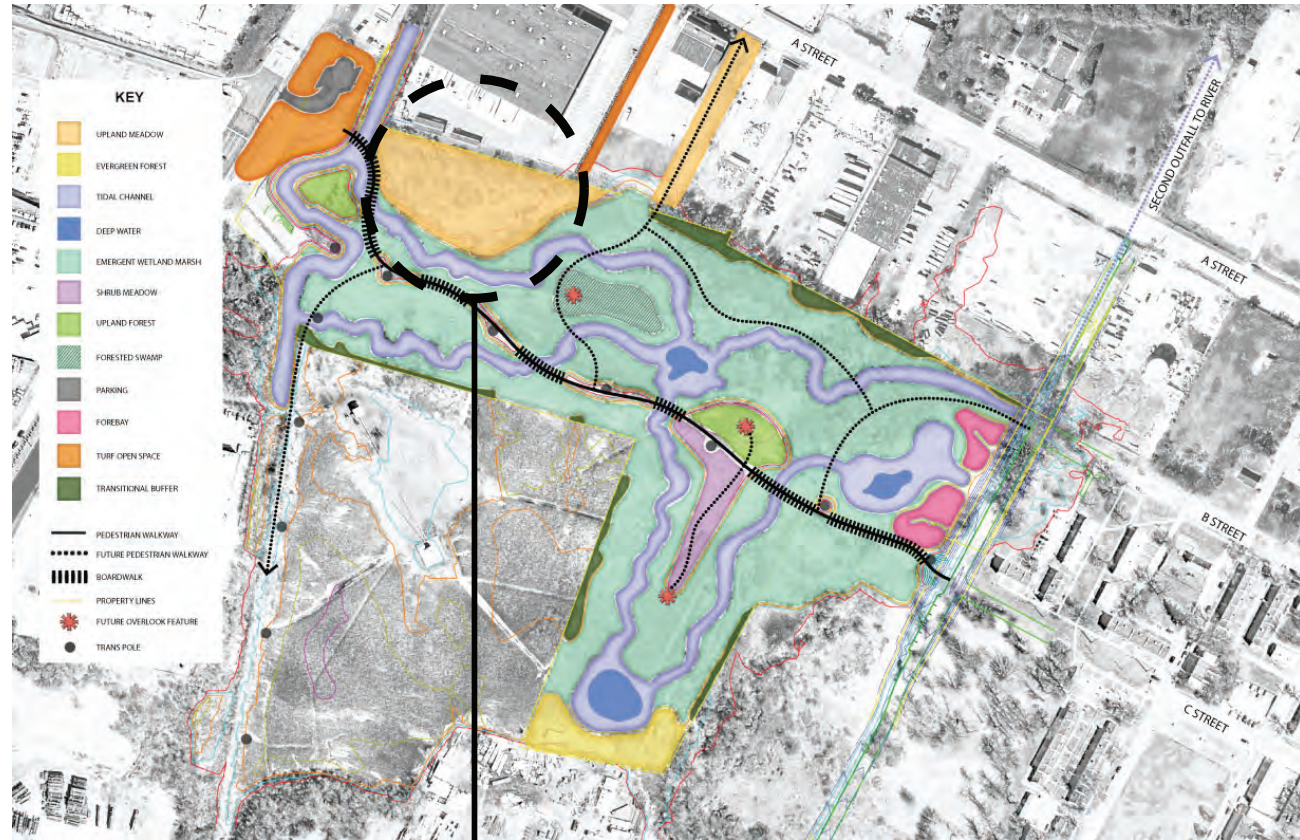

June 25, 2015

Habitat Communities

Wilmington Wetland Park

Wilmington, DE

Upland Meadow

Switchgrass

Black Eyed Susan

Winged Sumac

Inkberry

Southern Arrowwood

Plant List

Red Top	<i>Agrostis alba</i>	Indian Grass	<i>Sorghastrum nutans</i>
Big Bluestem	<i>Andropogon gerardii</i>	Winged Sumac	<i>Rhus copallina</i>
Deer Tongue	<i>Dichanthelium clandestinum</i>	Smooth Sumac	<i>Rhus glabra</i>
Annual Rye	<i>Lolium multiflorum</i>	Northern Dewberry	<i>Rubus flagellaris</i>
Switchgrass	<i>Panicum virgatum</i>	Inkberry	<i>Ilex glabra</i>
Eastern Smooth Beardtongue	<i>Penstemon laevigatus</i>	Black Elderberry	<i>Sambucus nigra</i>
Black-eyed Susan	<i>Rudbeckia hirta</i>	Southern Arrowwood	<i>Viburnum dentatum</i>
Early Goldenrod	<i>Solidago juncea</i>		