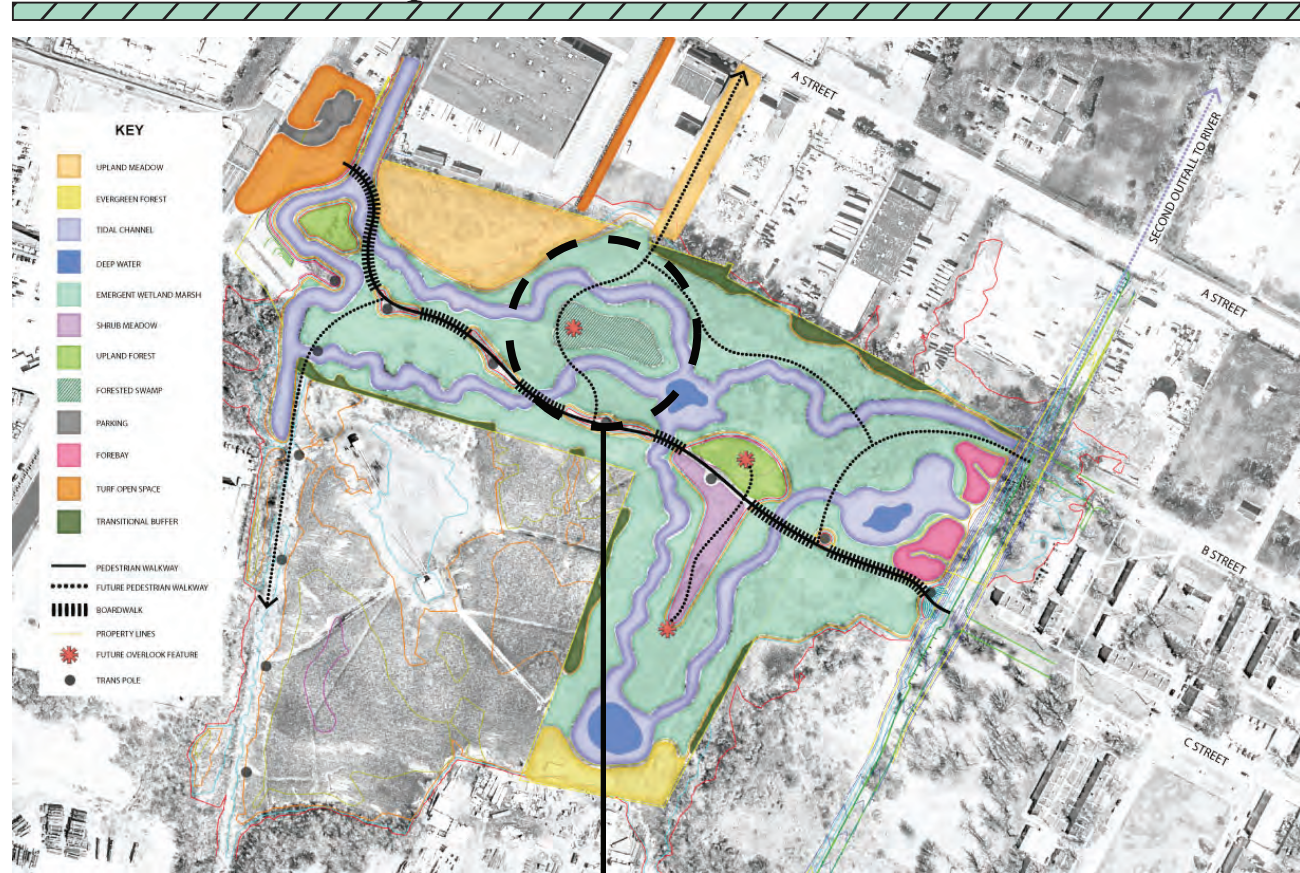

June 25, 2015

Habitat Communities

Wilmington Wetland Park

Wilmington, DE

Forested Swamp

Red Maple

Sweet Gum

Sweetbay