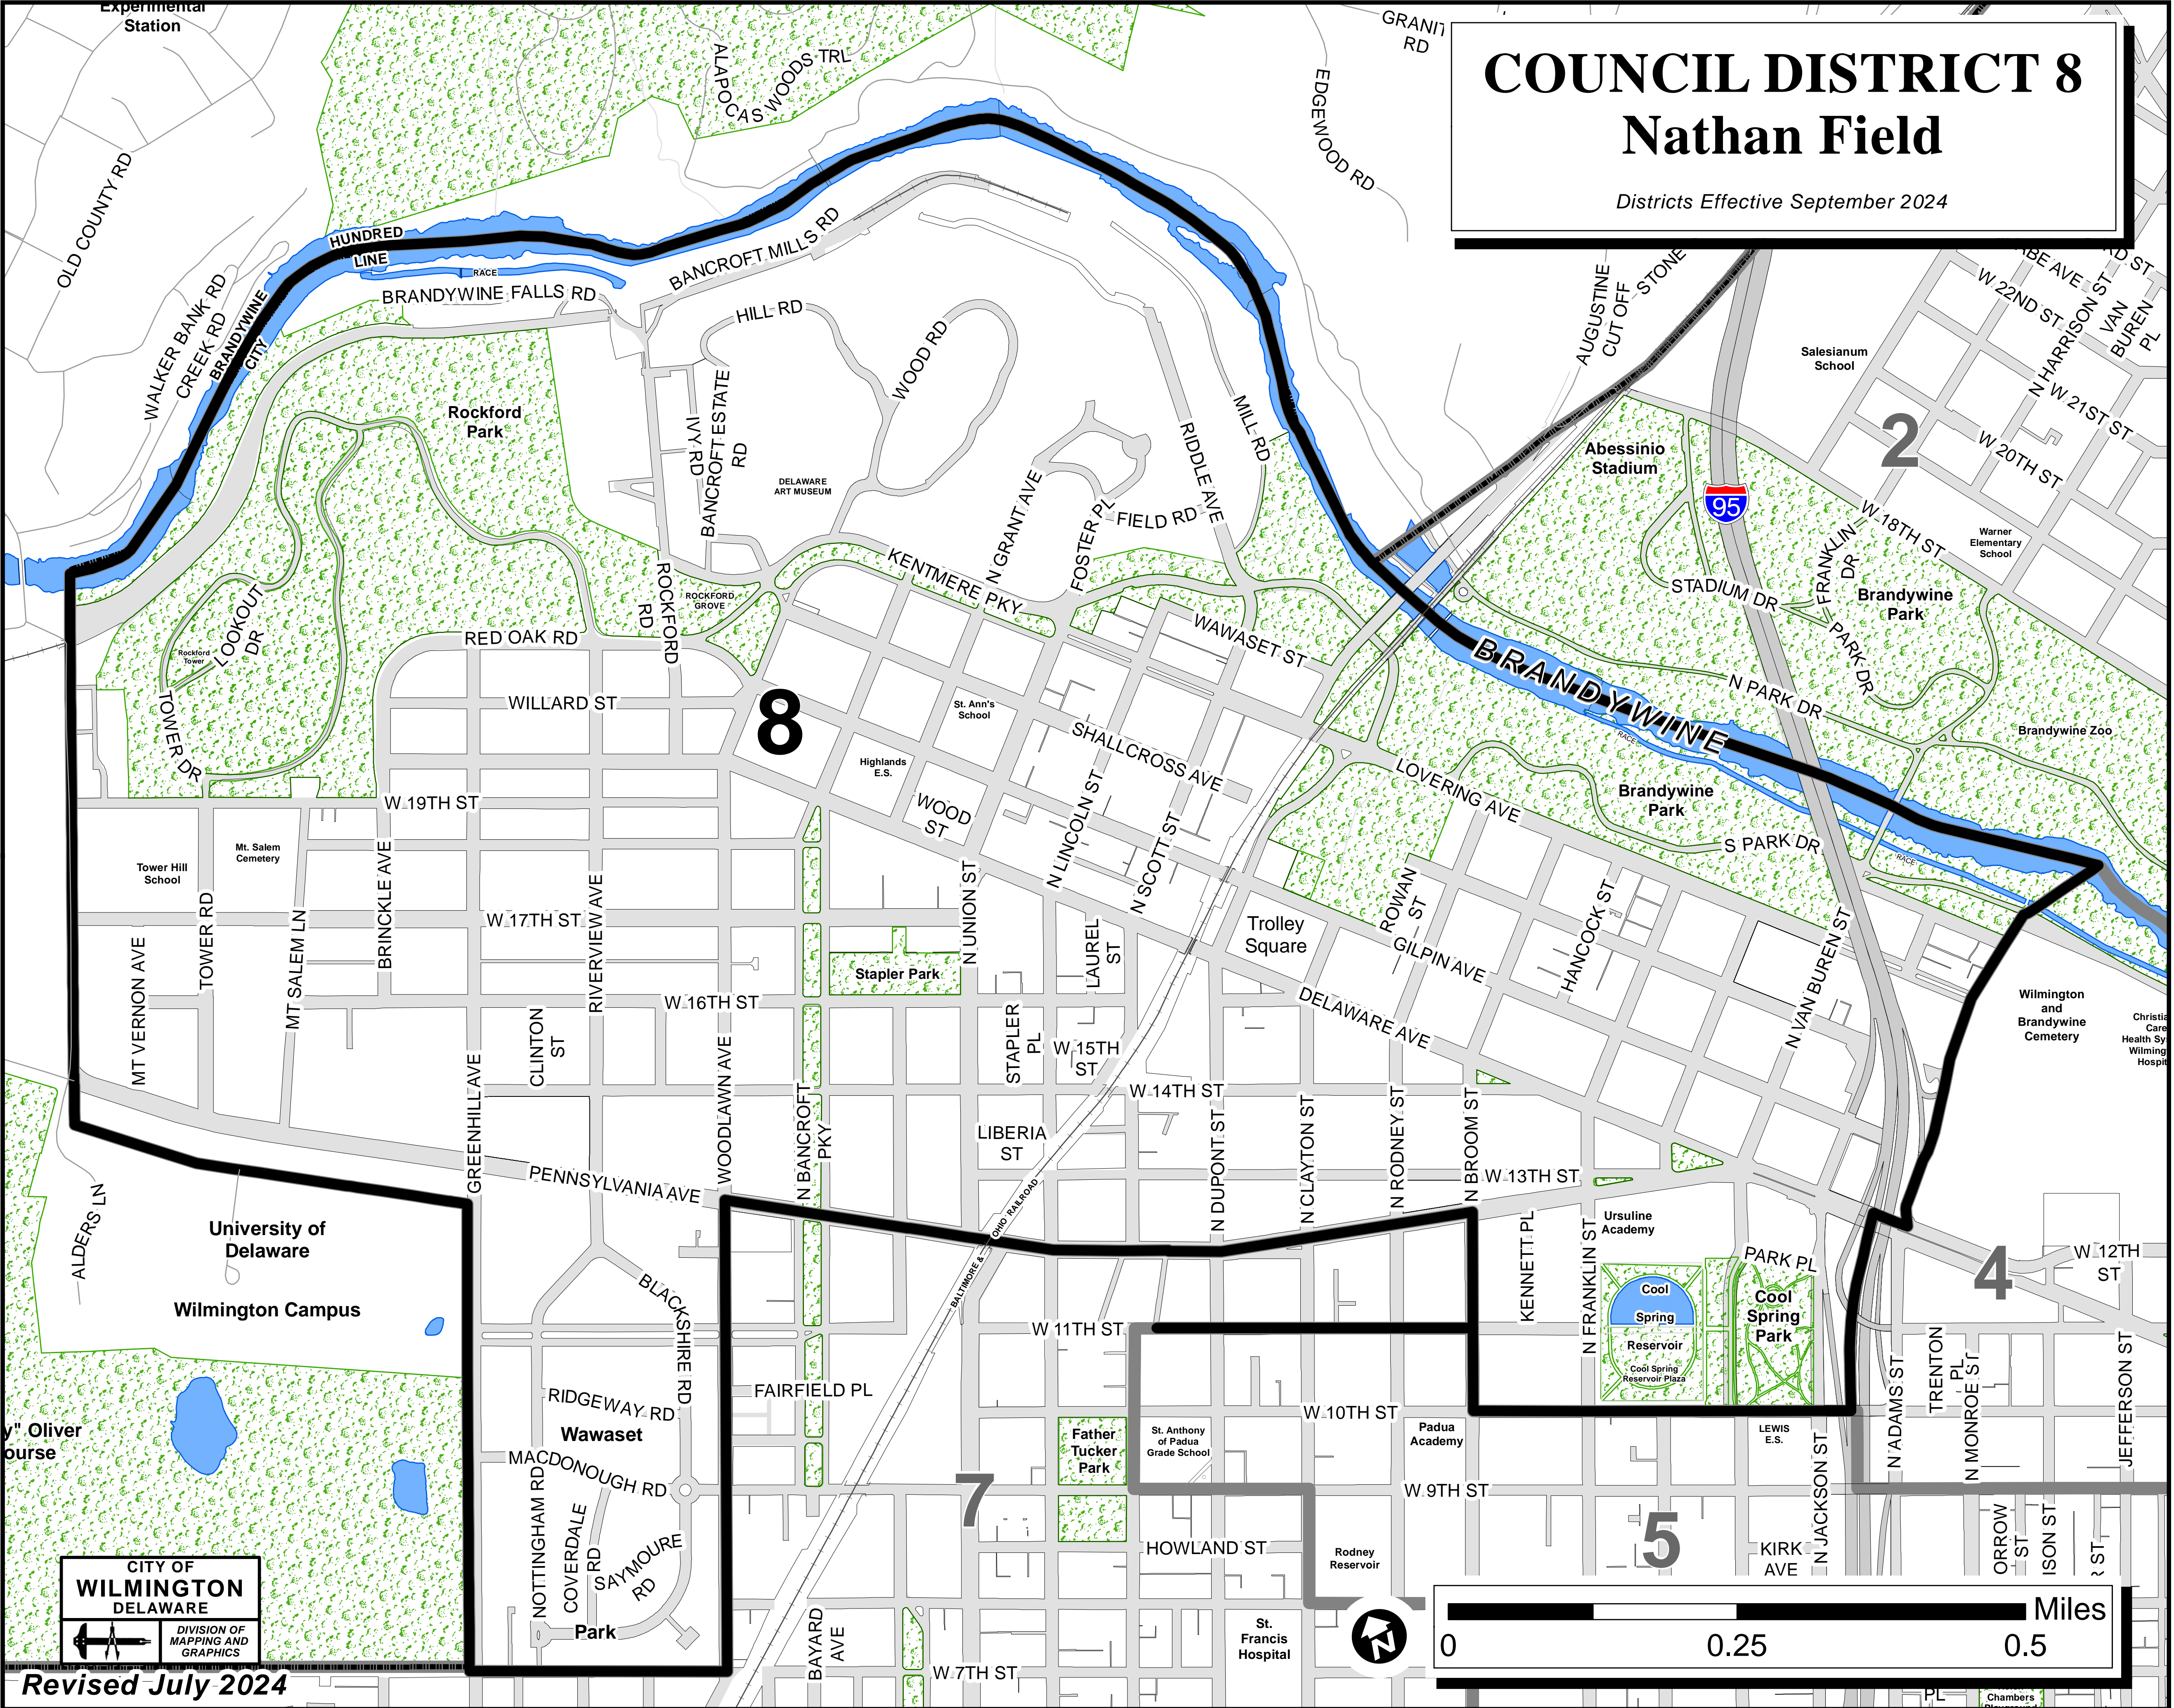

COUNCIL DISTRICT 8

Nathan Field

Districts Effective September 2024

CITY OF
WILMINGTON
DELAWARE

DIVISION OF
MAPPING AND
GRAPHICS

Revised July 2024