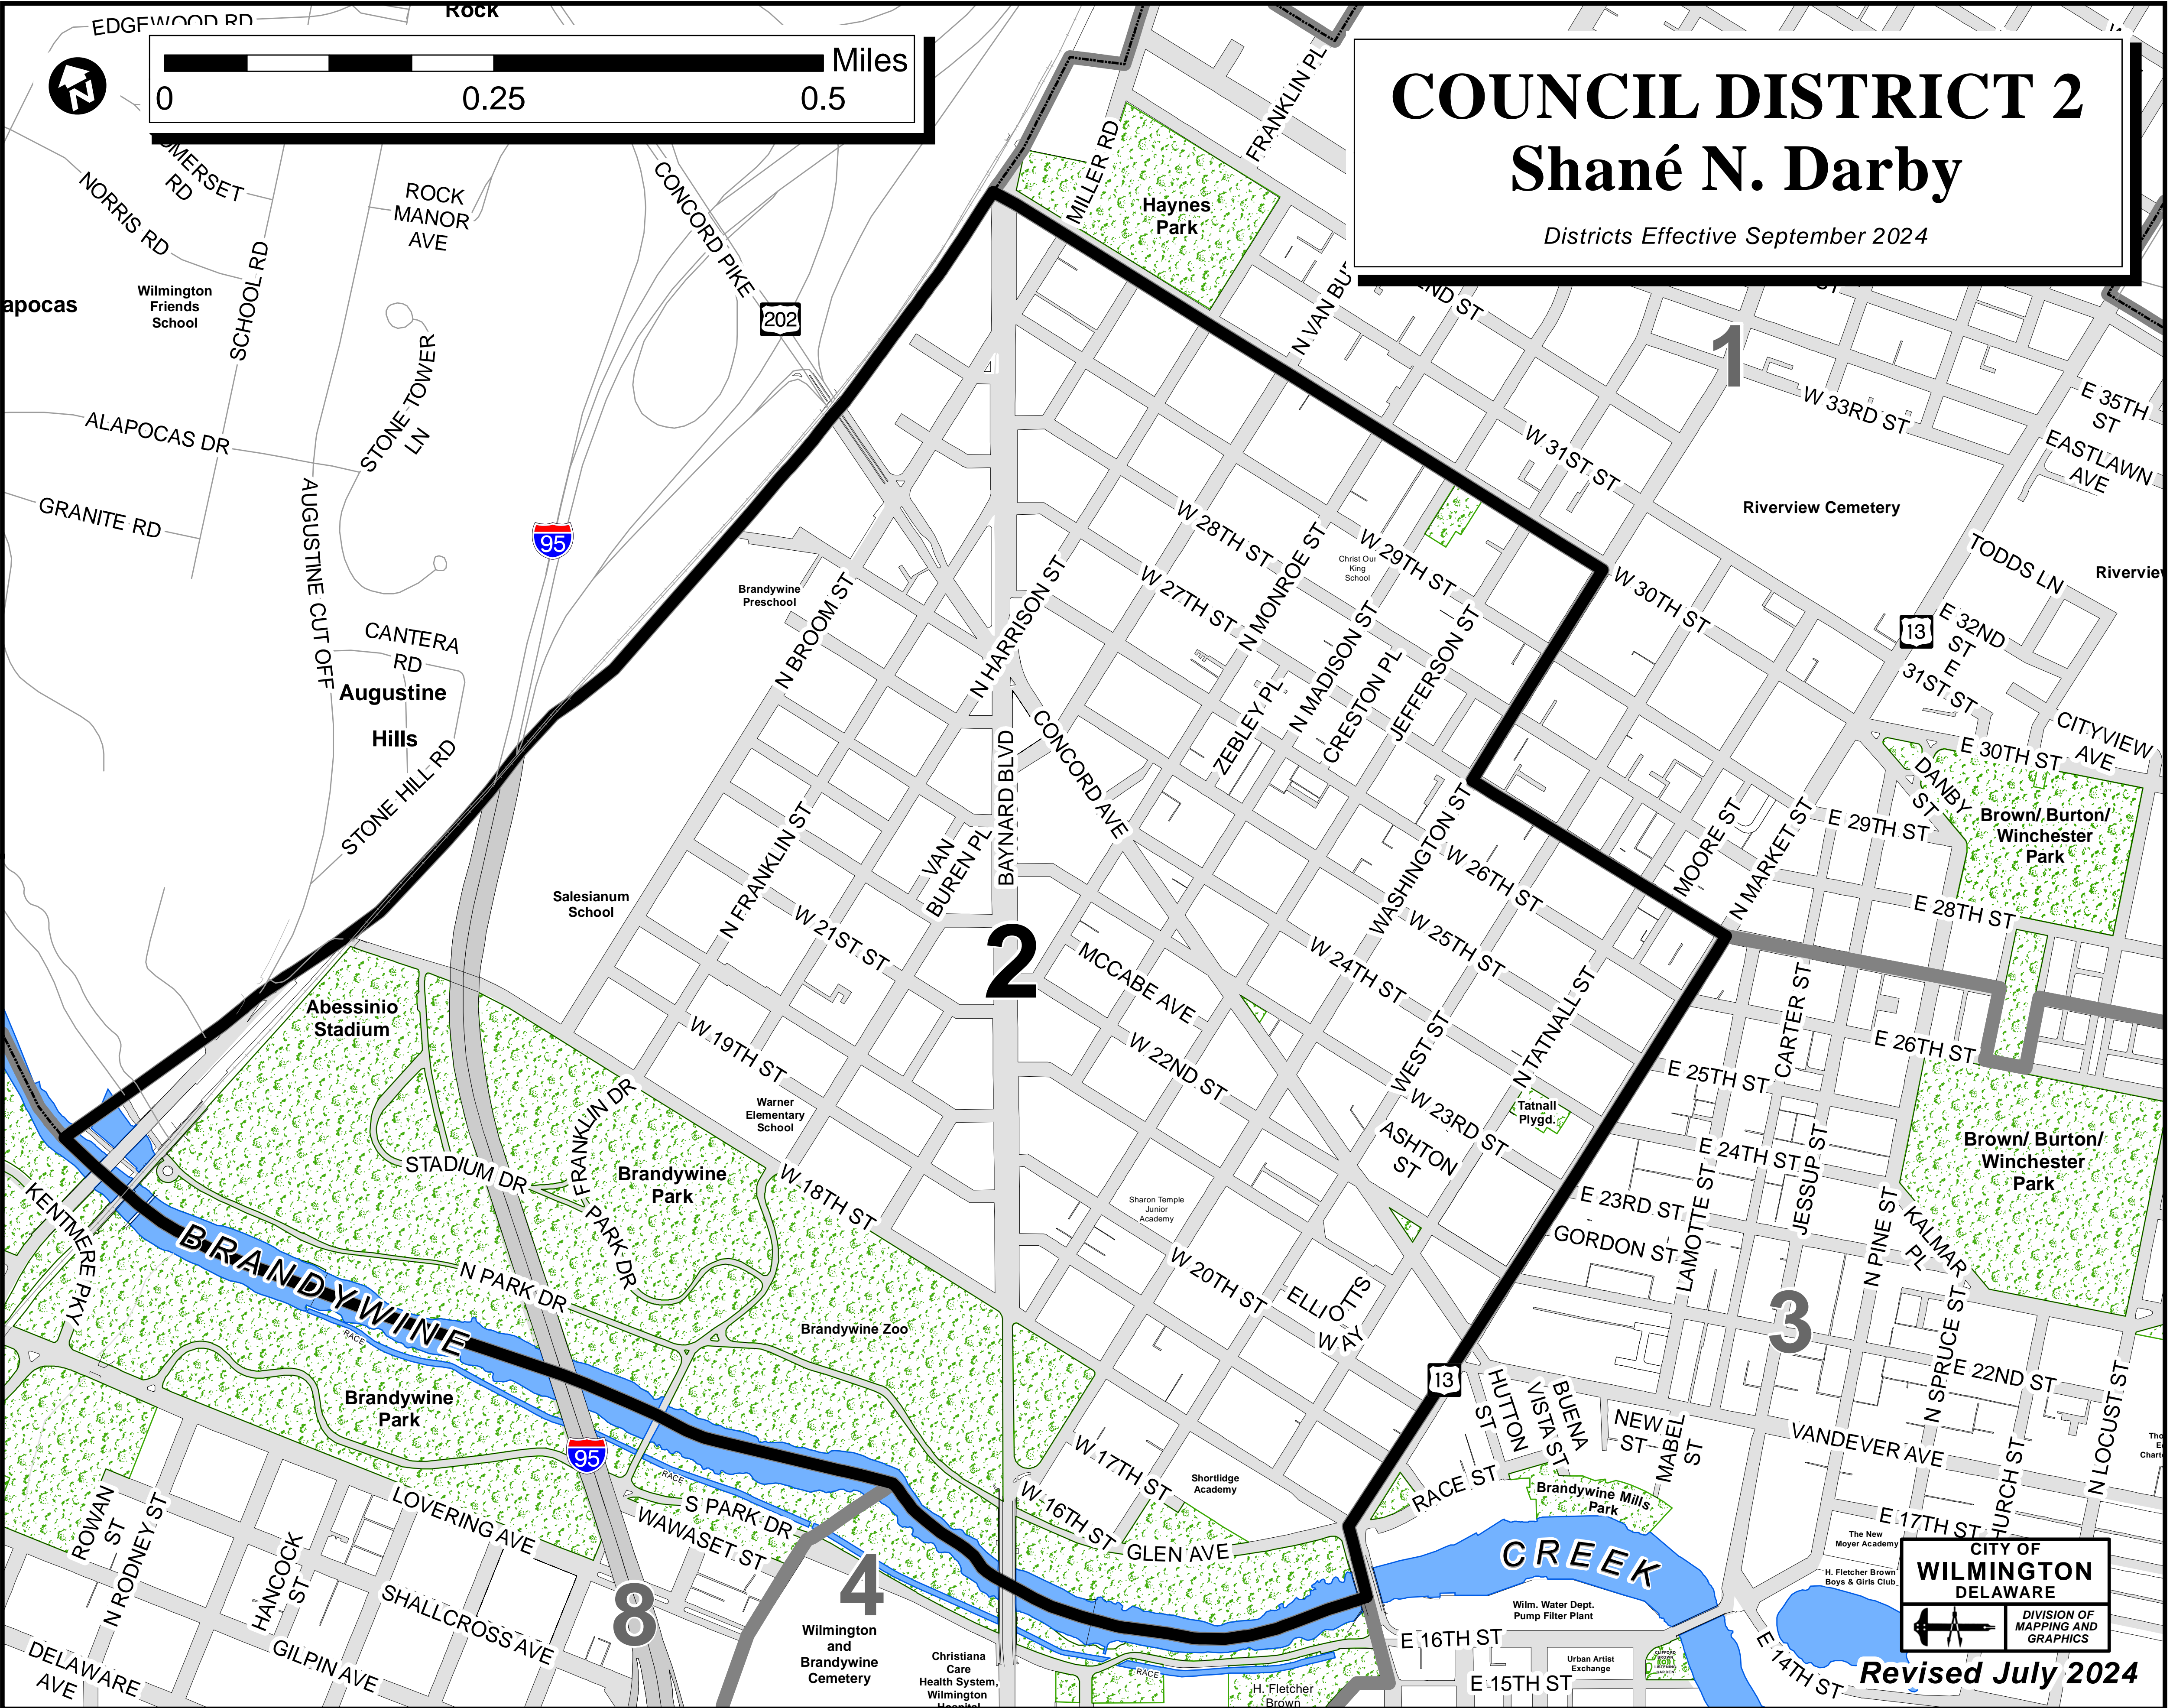

COUNCIL DISTRICT 2

Shané N. Darby

Districts Effective September 2024

CITY OF
WILMINGTON
DELAWARE

DIVISION OF
MAPPING AND
GRAPHICS

Revised July 2024